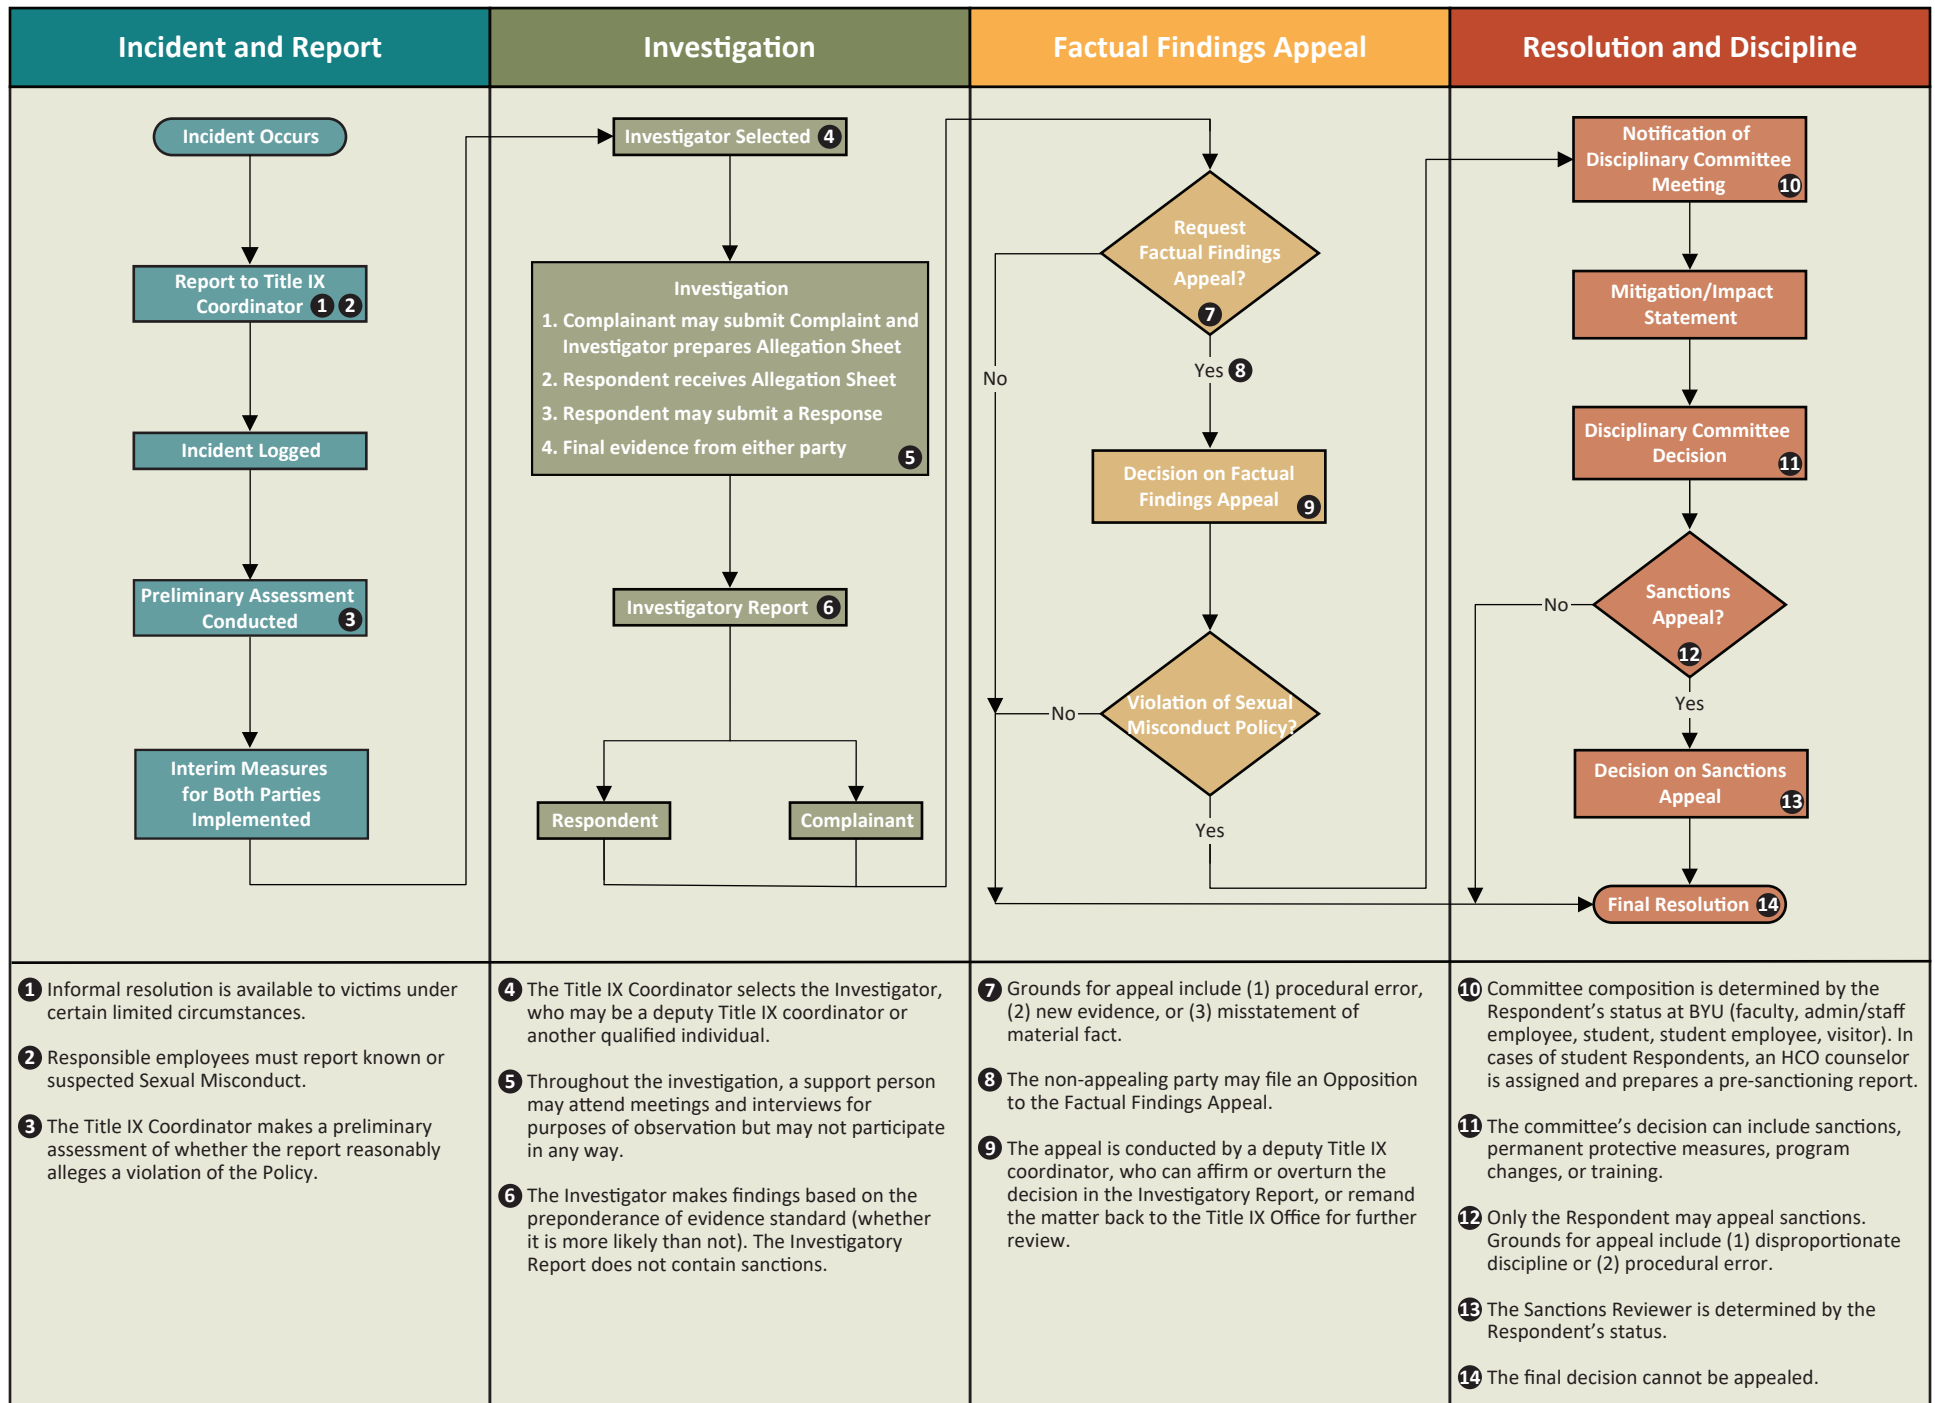

Brigham Young University Sexual Misconduct Policy Flowchart

This flowchart is a visual representation of the steps set out more completely in the [Sexual Misconduct Policy](#). To the extent there is any conflict between this flowchart and the Sexual Misconduct Policy, the Sexual Misconduct Policy governs.